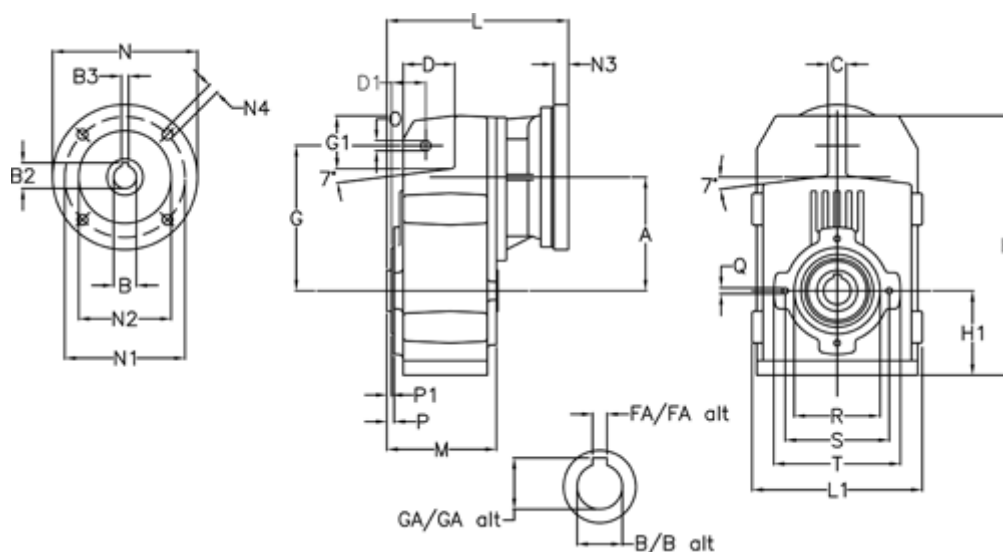

Article number: 29560503003240  
 Description: Shaft mounted gear  
 A512H50-30-P100B5

## Measures

A = 211.30	FA = 14	M = 163.0	Q = M12x19
B = 50	G = 278	N = 250	R = 180
B1 = 28	G1 = 105.5	N1 = 215	S = 215
B2 = 31.3	GA = 53.5	N2 = 180	T = 250
B3 = 8	H = 479.0	N4 = M12x16	
C = 20	H1 = 144.0	O = 22	
D = 93.5	L = 297.5	P = 8.5	
D1 = 65.0	L1 = 273	P1 = 4.5	